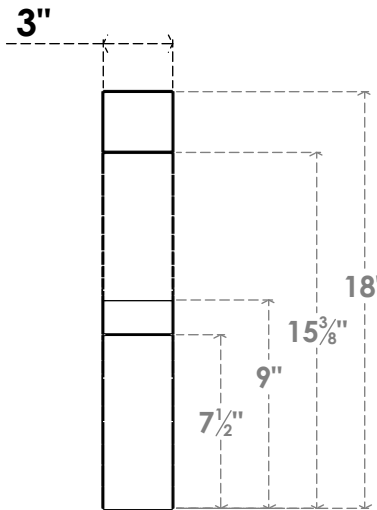

ITEM NUMBER: BRCPC030X18000X18000VAL

3"W X 18"D X 18"H VALENCIA ARCHITECTURAL GRADE PVC CLOSED BRACE

SIDE PROFILE

FRONT PROFILE

ISOMETRIC

EKENA MILLWORK
2300 WEST MAIN ST.
CLARKSVILLE, TX 75426
TOLL FREE: 866-607-0453
WWW.EKENAMILLWORK.COM