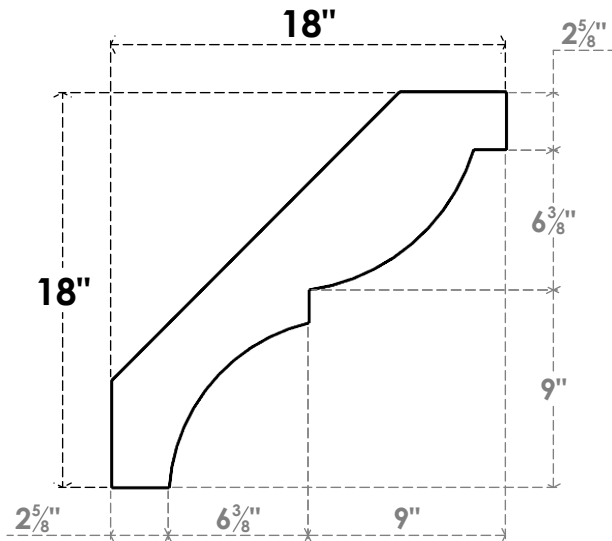

ITEM NUMBER: BRCPC030X18000X18000VAL

3"W X 18"D X 18"H VALENCIA ARCHITECTURAL GRADE PVC CLOSED BRACE

SIDE PROFILE

FRONT PROFILE

ISOMETRIC

EKENA MILLWORK
2300 WEST MAIN ST.
CLARKSVILLE, TX 75426
TOLL FREE: 866-607-0453
WWW.EKENAMILLWORK.COM