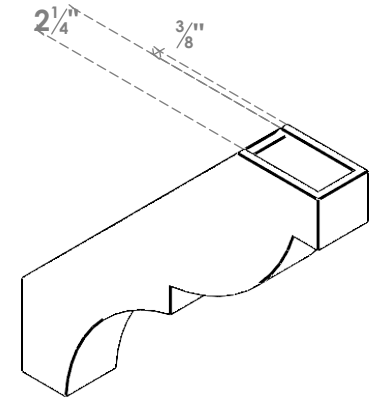

ITEM NUMBER: BRCPC030X18000X18000VAL

3"W X 18"D X 18"H VALENCIA ARCHITECTURAL GRADE PVC CLOSED BRACE

SIDE PROFILE

FRONT PROFILE

ISOMETRIC

EKENA MILLWORK
2300 WEST MAIN ST.
CLARKSVILLE, TX 75426
TOLL FREE: 866-607-0453
WWW.EKENAMILLWORK.COM